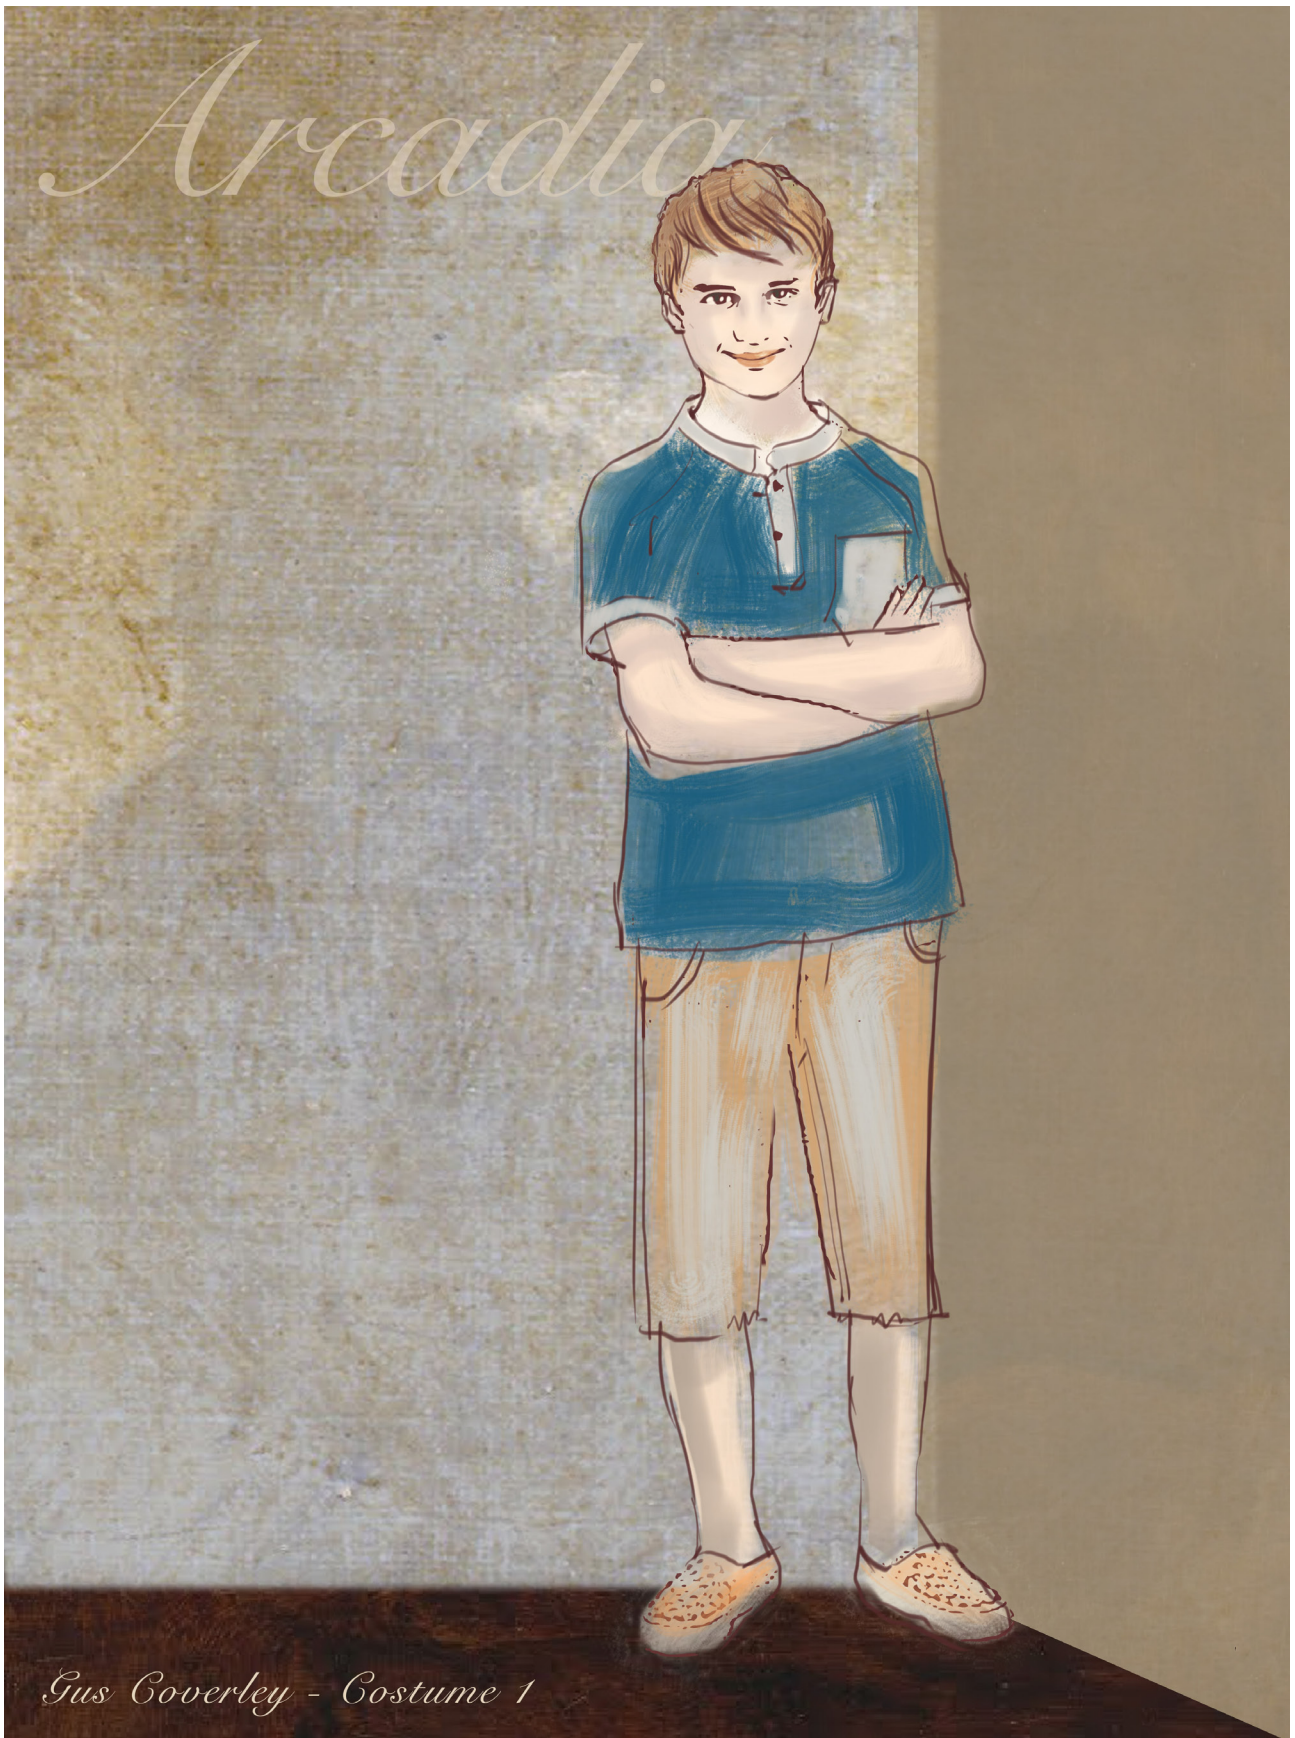

Costume design for Gus Coverley in *Arcadia*.
(Costume Design: Julie Lynch. ©)