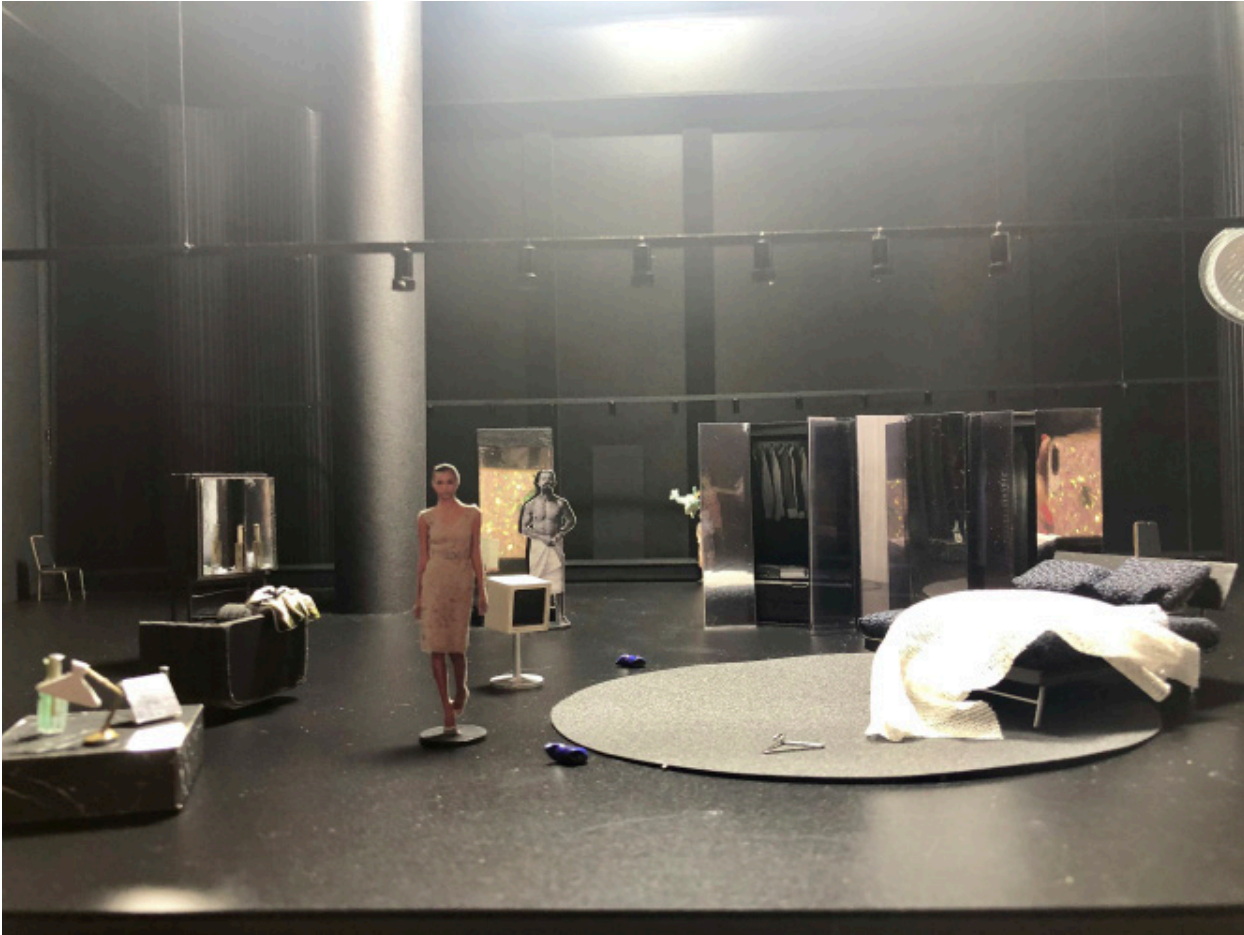

**SYDNEY
THEATRE
CO
EDUCATION**

**Design
Sketchbook**

SET DESIGN

Set model for *Cat on a Hot Tin Roof* (Set Design David Fleischer 2019. ©)

COSTUME DESIGN

Costume designs for *Cat on a Hot Tin Roof*. (Costume Sketch: Mel Page 2019. ©)

Costume designs for *Cat on a Hot Tin Roof*. (Costume Sketch: Mel Page 2019. ©)

Costume designs for *Cat on a Hot Tin Roof*. (Costume Sketch: Mel Page 2019. ©)