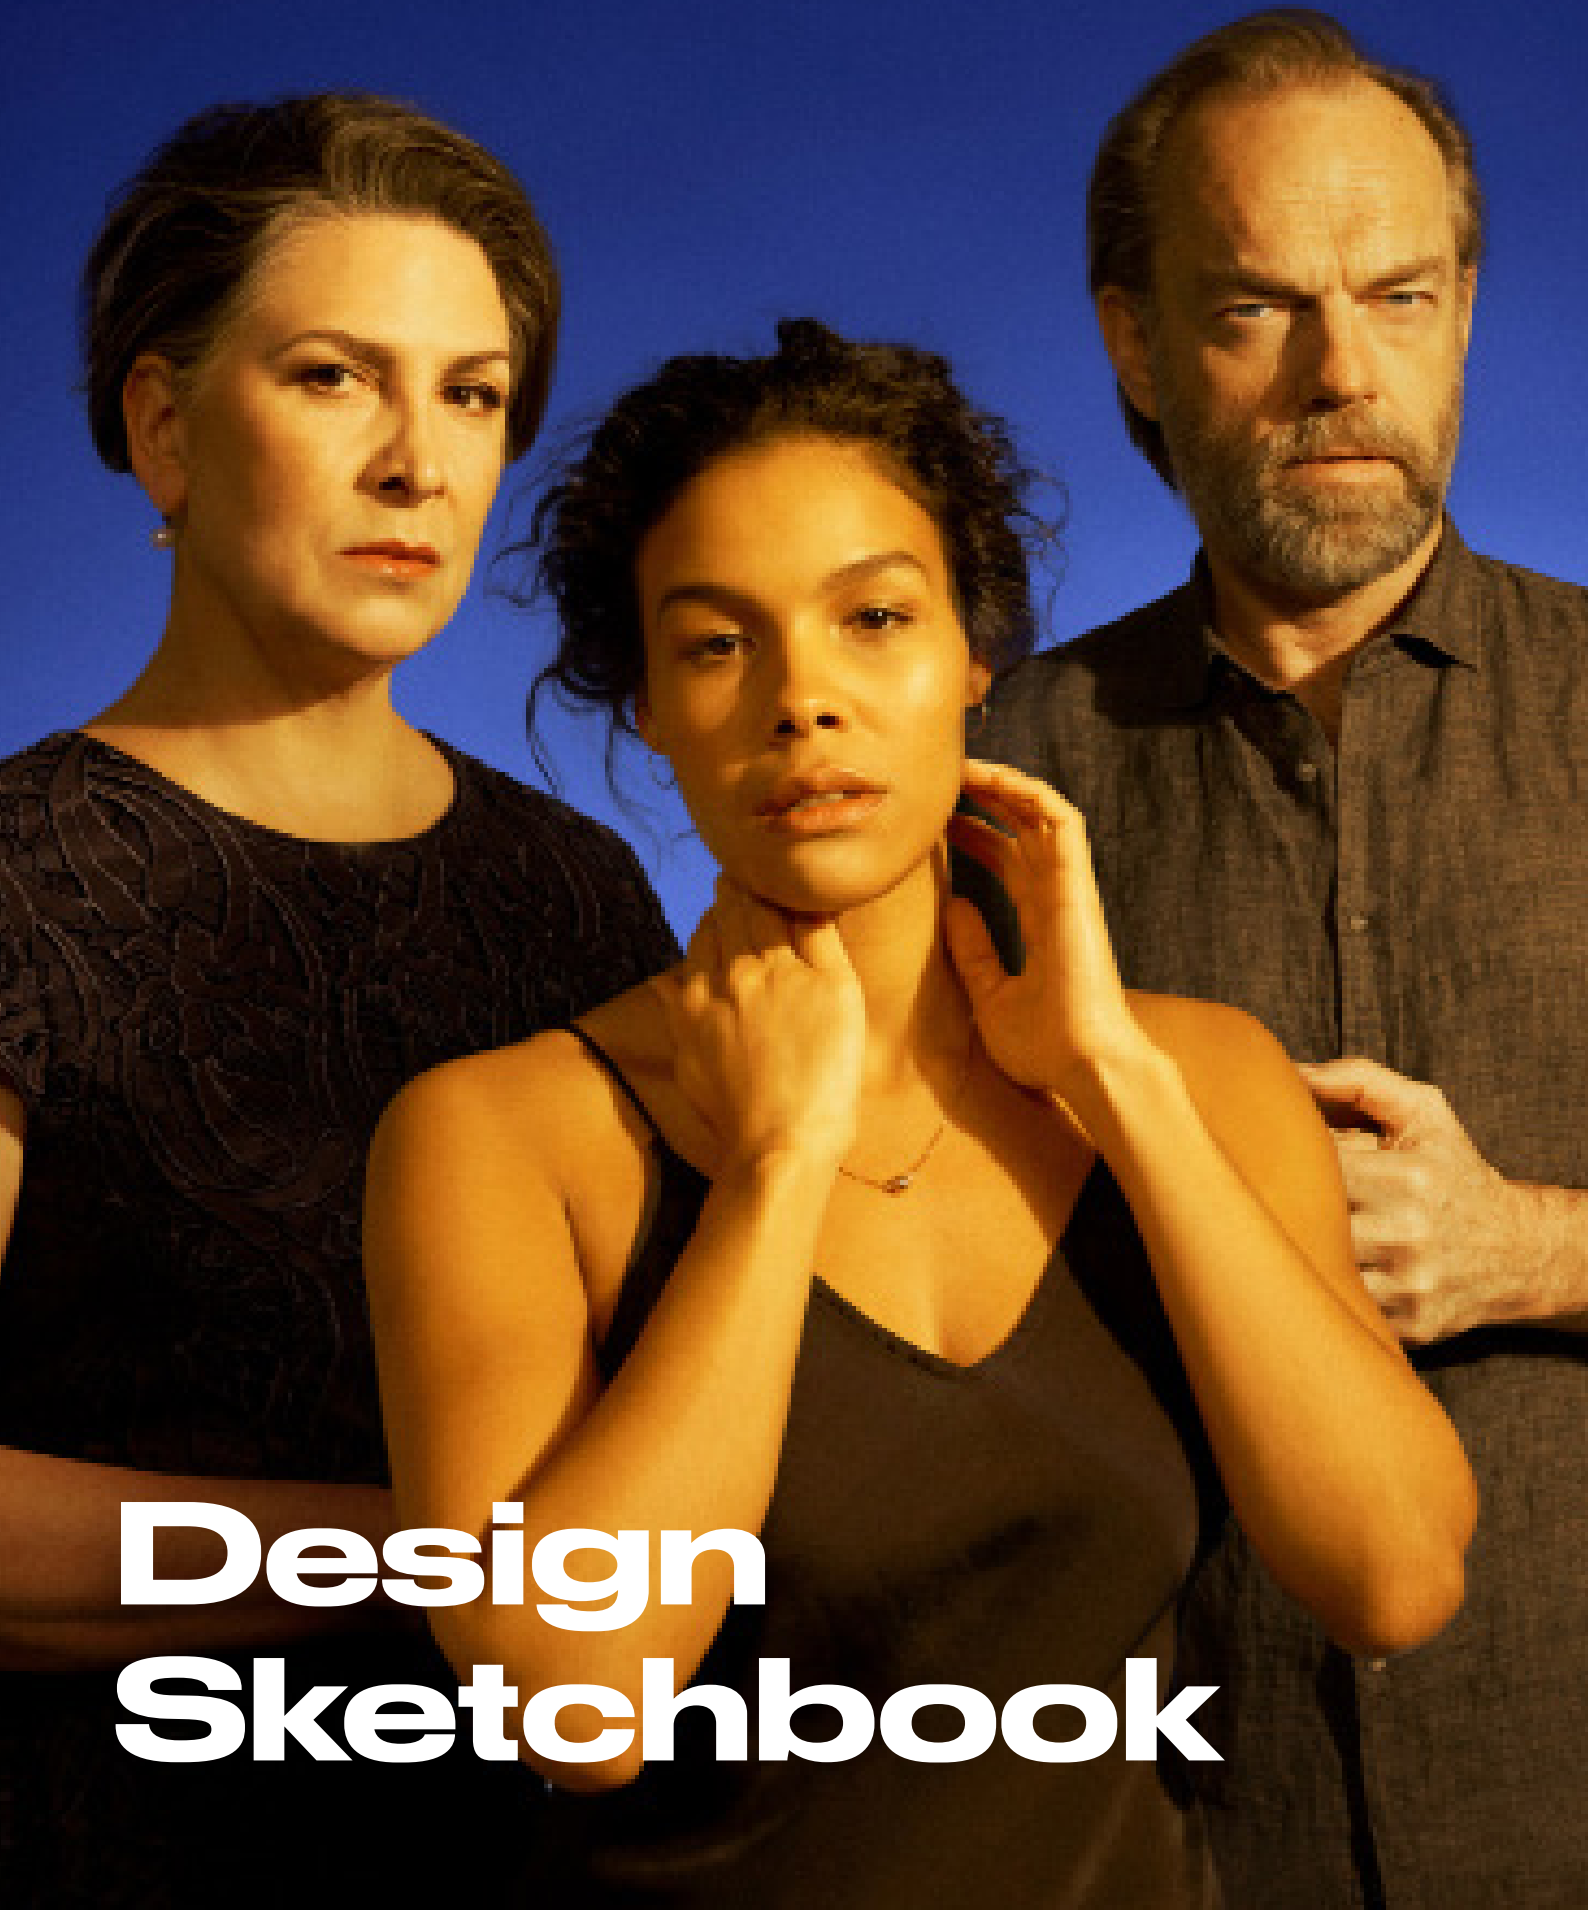

**SYDNEY
THEATRE
CO
EDUCATION**

**Design
Sketchbook**

SET DESIGN

Set model for *Cat on a Hot Tin Roof* (Set Design David Fleischer 2019. ©)

COSTUME DESIGN

Costume designs for *Cat on a Hot Tin Roof*. (Costume Sketch: Mel Page 2019. ©)

Costume designs for *Cat on a Hot Tin Roof*. (Costume Sketch: Mel Page 2019. ©)

Costume designs for *Cat on a Hot Tin Roof*. (Costume Sketch: Mel Page 2019. ©)