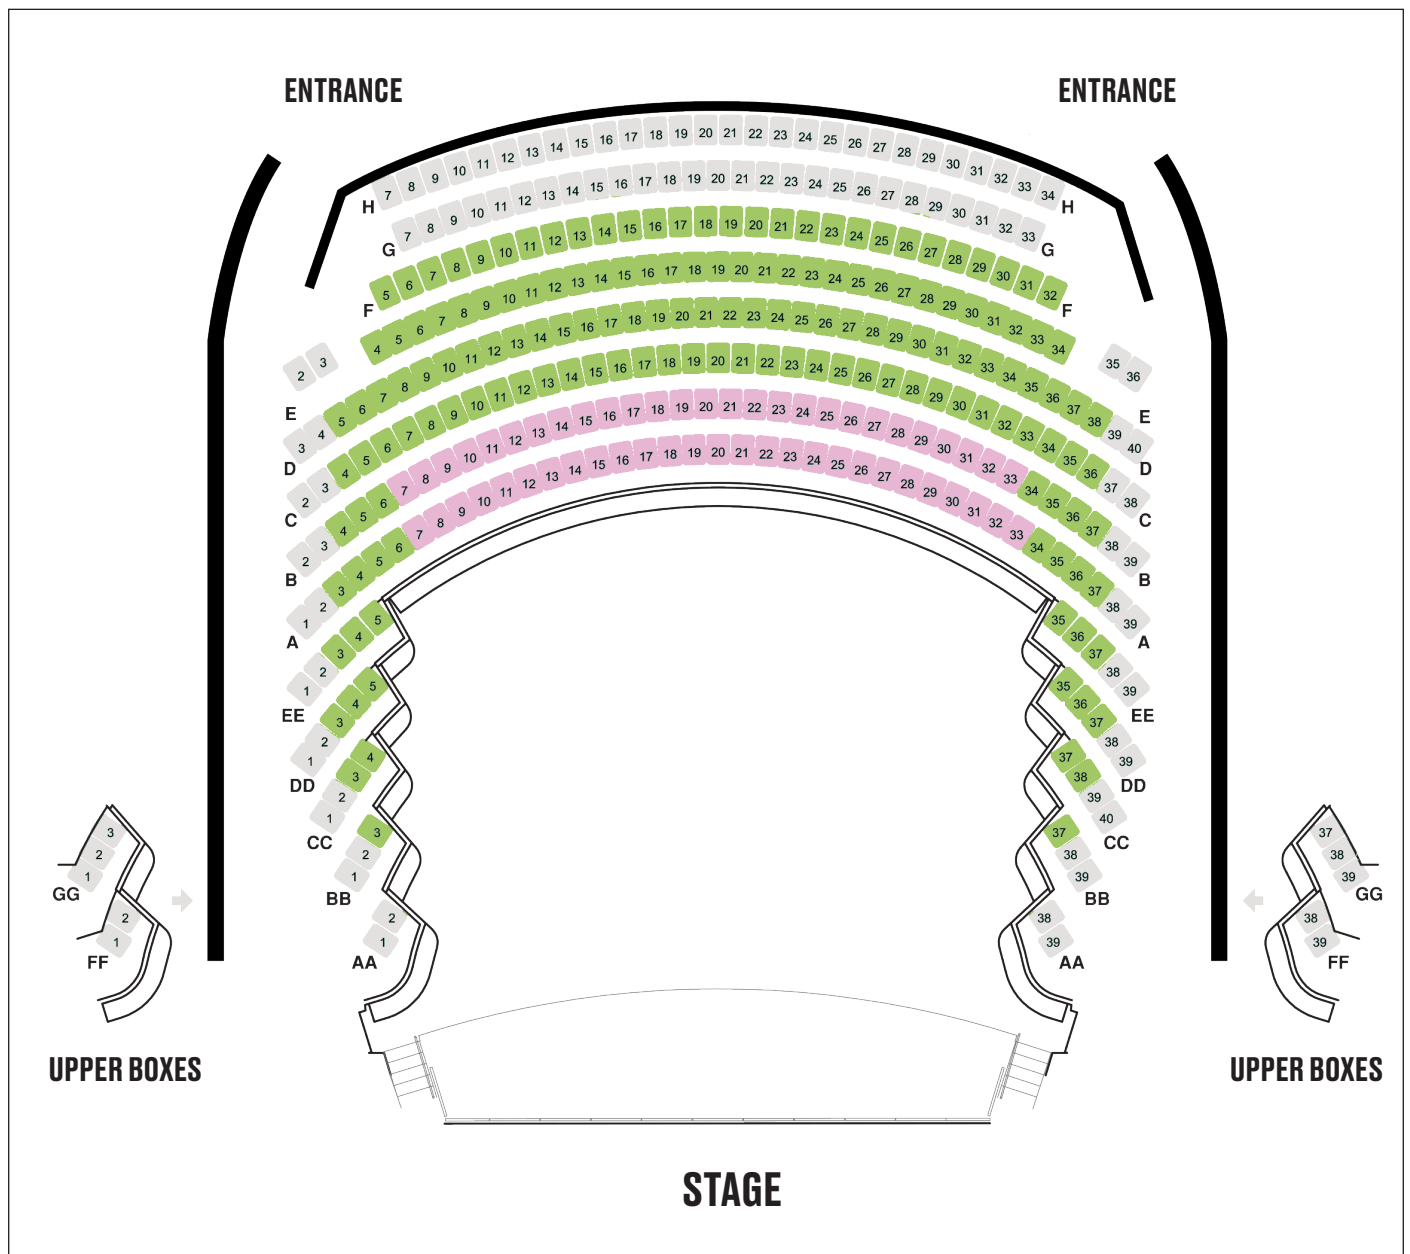

ROSLYN PACKER THEATRE STALLS

Premium Reserve

A-Reserves

Other Reserves

Seating charts reflect the general layout for the venue. The layout and specific seat locations may vary without notice. Reserve allocation is subject to change.

ROSLYN PACKER THEATRE DRESS CIRCLE

- Premium Reserve
- A-Reserves
- Other Reserves

Seating charts reflect the general layout for the venue. The layout and specific seat locations may vary without notice. Reserve allocation is subject to change.