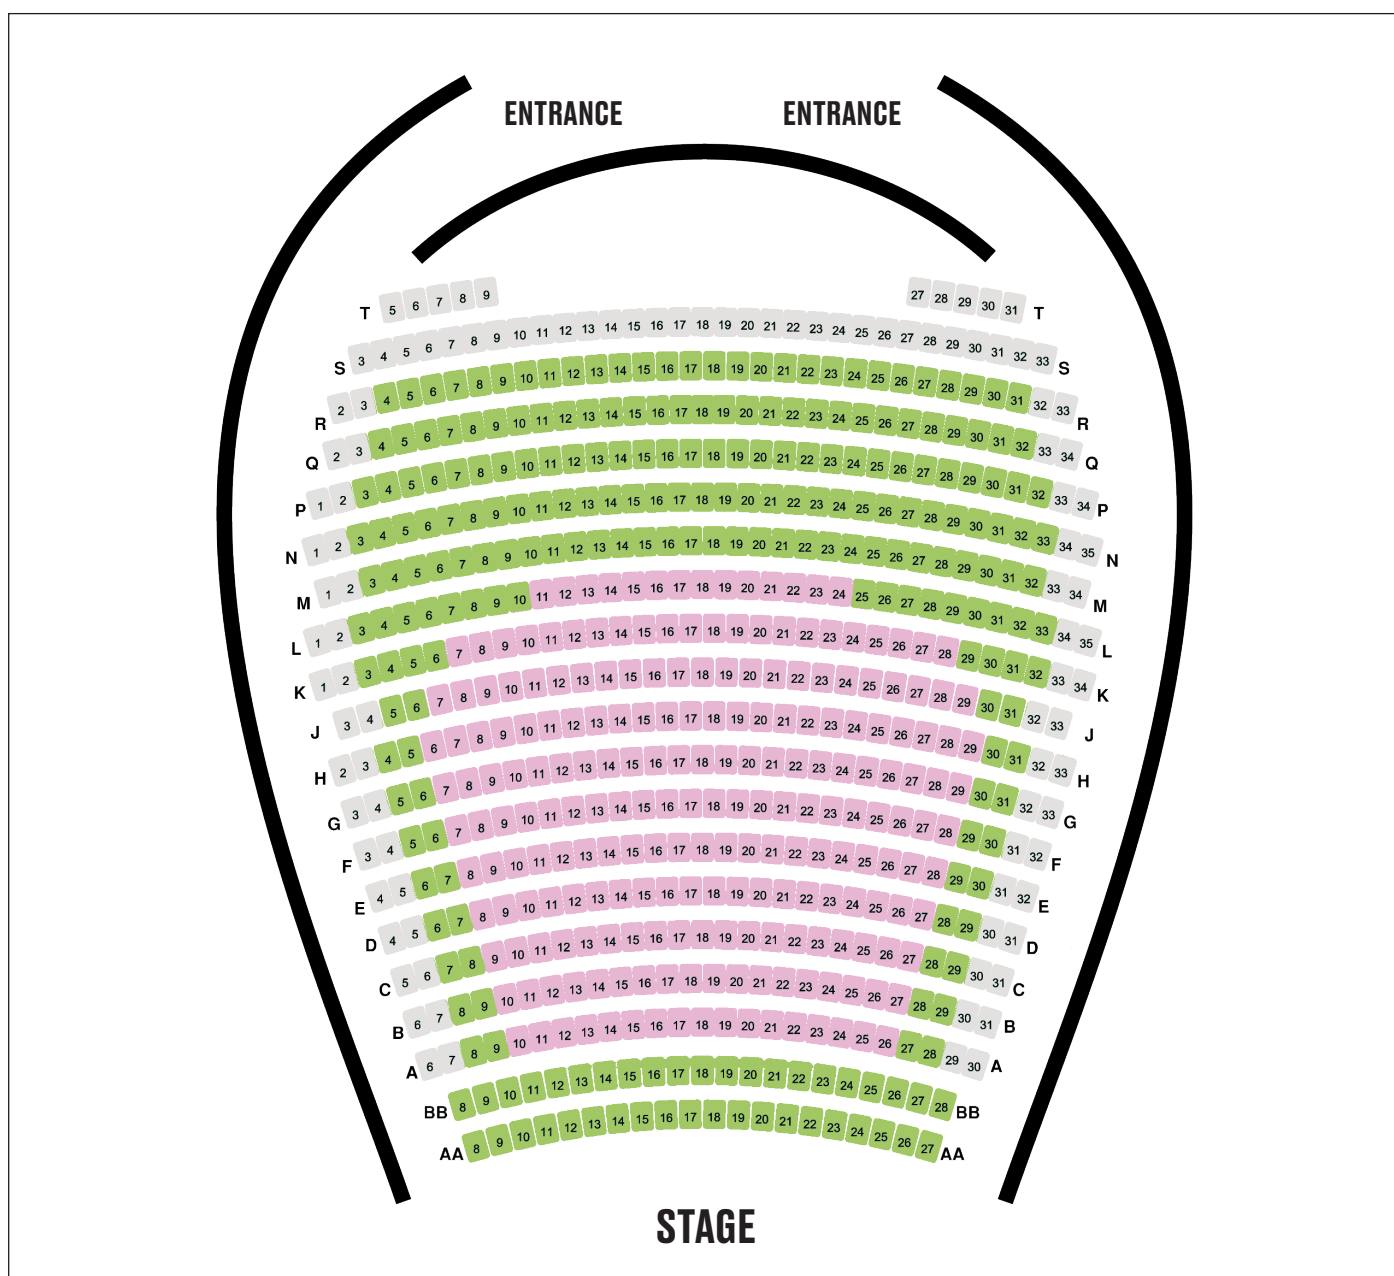

ROSLYN PACKER THEATRE STALLS

Premium Reserve

A-Reserves

Other Reserves

Seating charts reflect the general layout for the venue. The layout and specific seat locations may vary without notice. Reserve allocation is subject to change.

ROSLYN PACKER THEATRE DRESS CIRCLE

- Premium Reserve
- A-Reserves
- Other Reserves

Seating charts reflect the general layout for the venue. The layout and specific seat locations may vary without notice. Reserve allocation is subject to change.