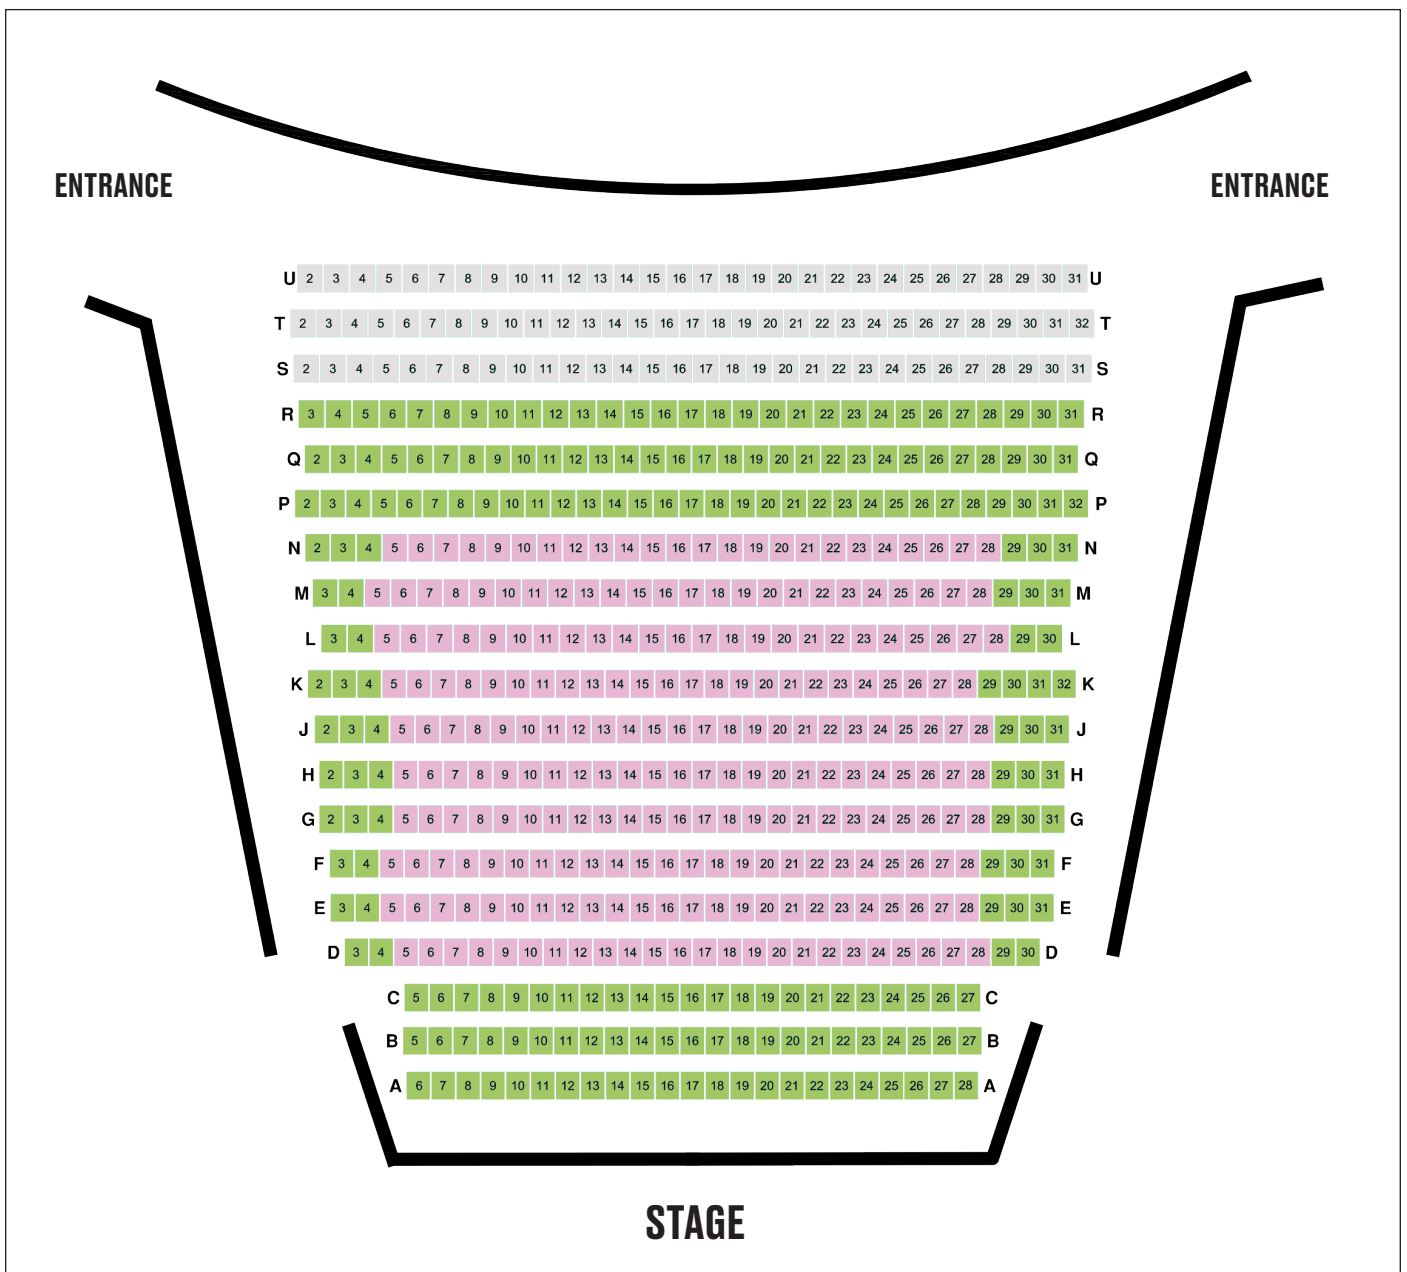

SYDNEY OPERA HOUSE DRAMA THEATRE

Premium Reserve

A-Reserves

Other Reserves

Seating charts reflect the general layout for the venue. The layout and specific seat locations may vary without notice. Reserve allocation is subject to change.