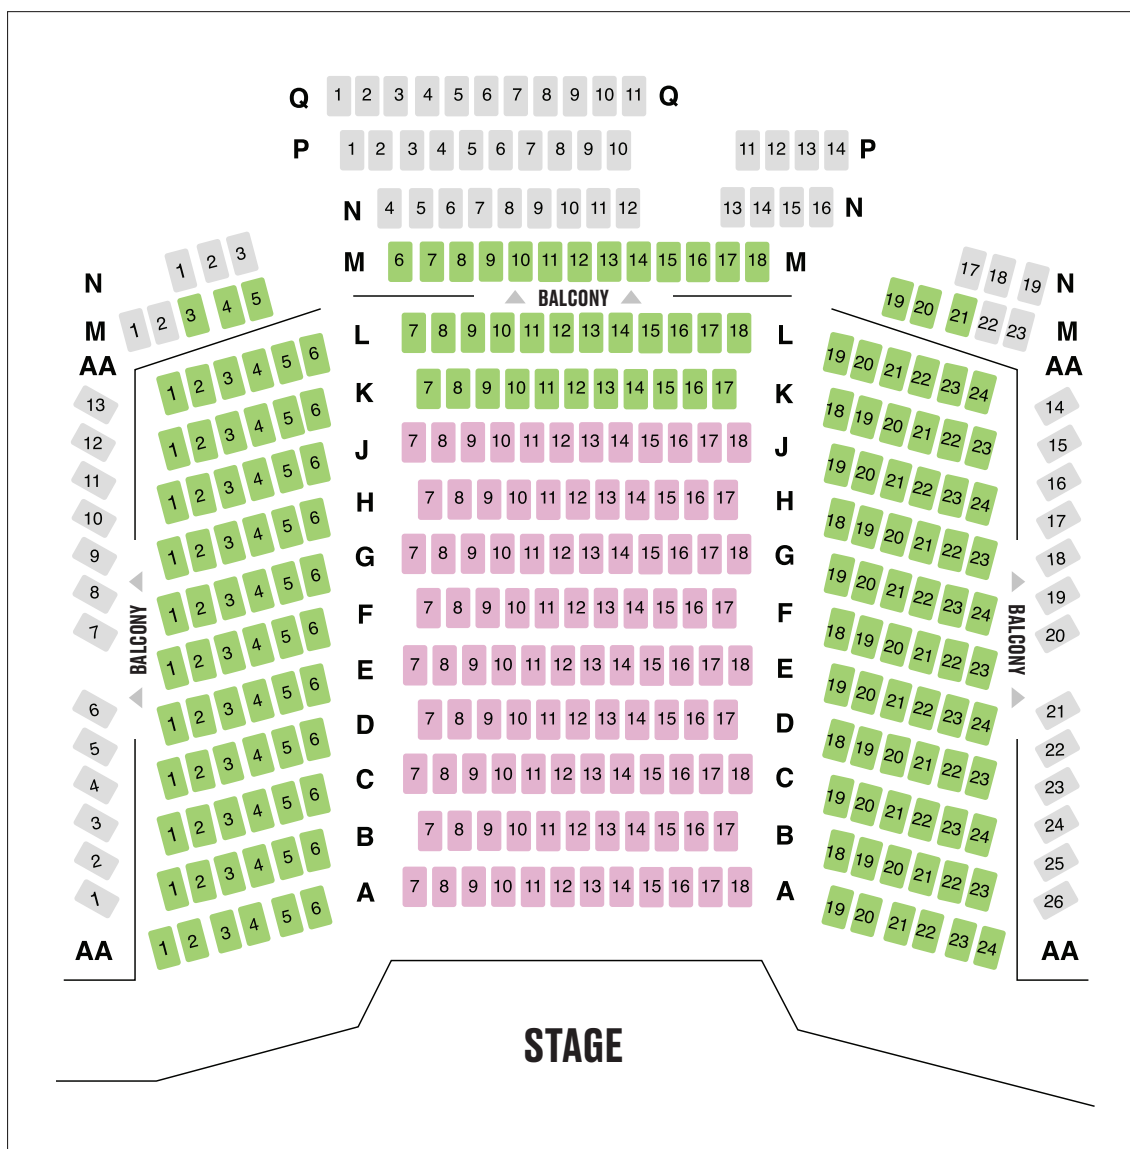

WHARF 1 THEATRE CORNER CONFIGURATION

 Premium Reserve

 A-Reserves

 Other Reserves

Seating charts reflect the general layout for the venue. The layout and specific seat locations may vary without notice. Reserve allocation is subject to change.

WHARF 1 THEATRE END-ON CONFIGURATION

Premium Reserve
 A-Reserves
 Other Reserves

Seating charts reflect the general layout for the venue. The layout and specific seat locations may vary without notice. Reserve allocation is subject to change.