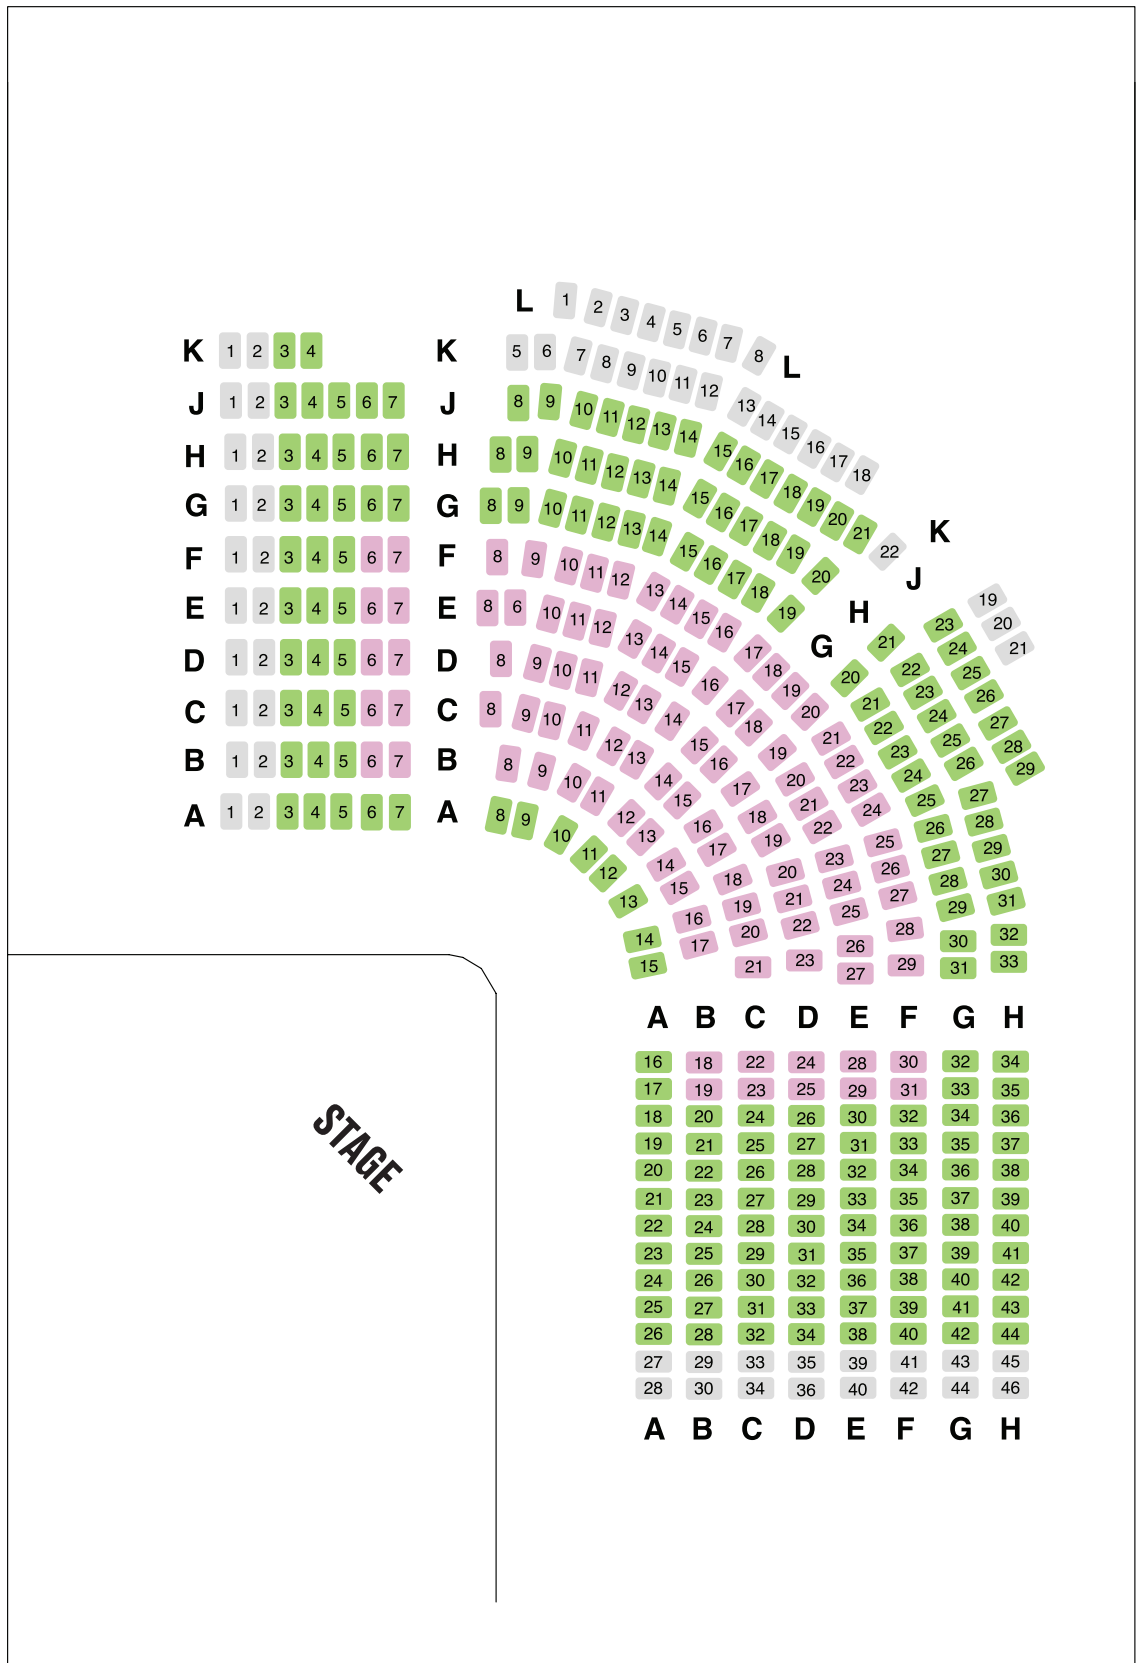

WHARF 1 THEATRE CORNER CONFIGURATION

 Premium Reserve

 A-Reserves

 Other Reserves

Seating charts reflect the general layout for the venue. The layout and specific seat locations may vary without notice. Reserve allocation is subject to change.

WHARF 1 THEATRE END-ON CONFIGURATION

Premium Reserve
 A-Reserves
 Other Reserves

Seating charts reflect the general layout for the venue. The layout and specific seat locations may vary without notice. Reserve allocation is subject to change.