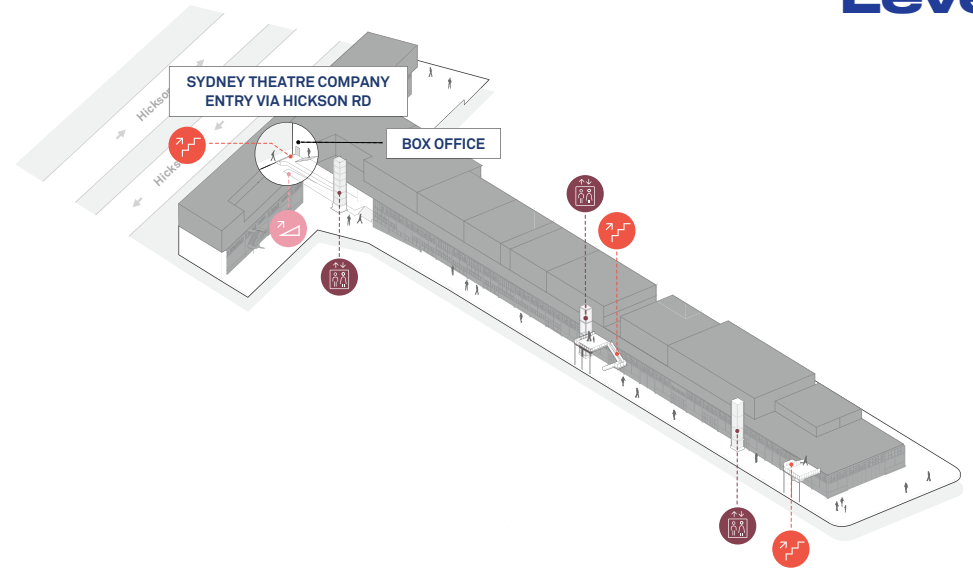

 Lift Access	 Restrooms	 The Theatre Bar at the End of the Wharf
 Ramp	 Accessible Restrooms	
 Stairs	 Baby Change Table	

For further information or if you require additional assistance when accessing The Wharf, please visit the Box Office at the Hickson Rd entrance or contact our team on (02) 9250 1777.

**Level
1**

**Level
2**